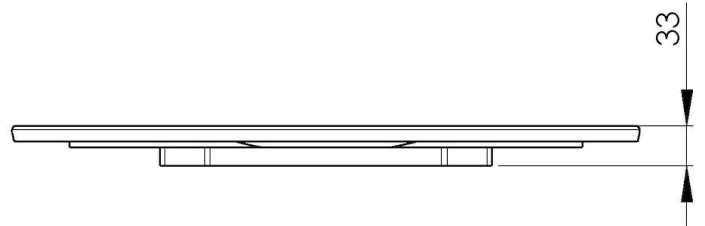

TECHNICAL DATA

8642 005

Iroko wood round chopping board
Tagliere rotondo in Iroko